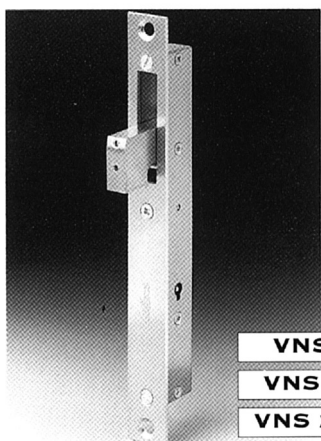

# STANDARD DEADLOCKS

**VNS 27**  
**VNS 27A**  
**VNS 27AA**

## **VNS** **(VERY NARROW STILE HOOKBOLT)**

**DOOR TYPE**  
 Wood/Metal

**COMMON APPLICATIONS**  
 Retail shopfronts, securing the final exit door,  
 armament cabinets and explosive stores.

**PRINCIPAL DESIGN FEATURE**  
 Allows secure locking of very narrow stile metal doors.